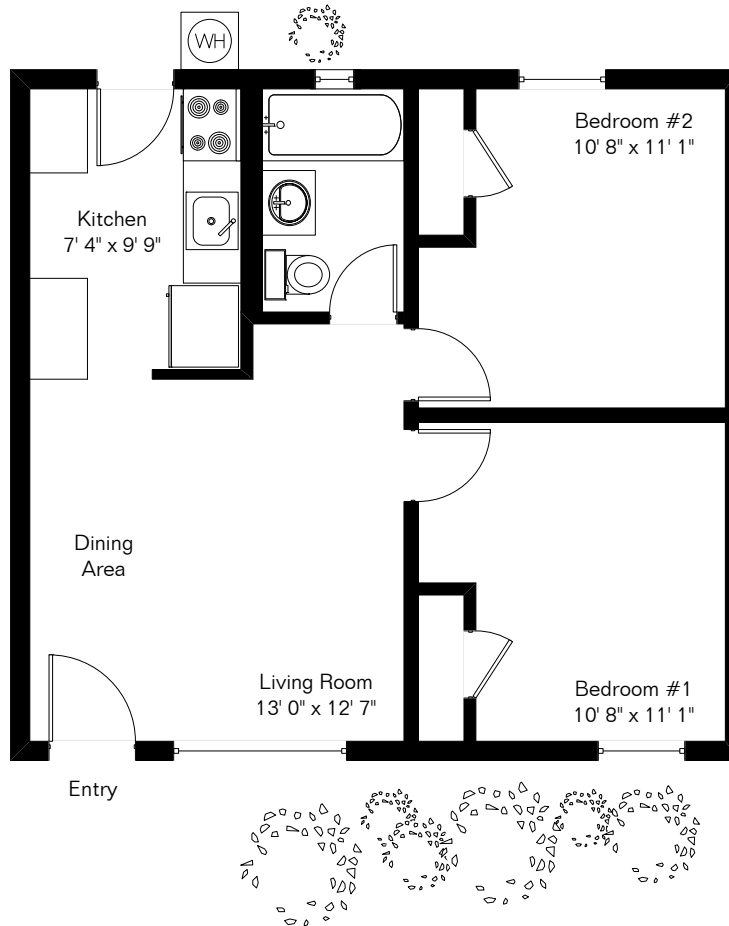

The square footages and room size information are deemed to be reliable but are not guaranteed and should be independently verified.

2718 N Warren Ave

Drawn from Model Plan June 2011

0 ft. 3 ft. 5 ft. 10 ft.

Copyright 2011 Floor Plans First! LLC
All Rights Reserved.

Living Area 602 Sq Ft

www.FloorPlansFirst.com

Toll Free (877) 887-1500
Voice (520) 881-1500
Fax (520) 791-7701